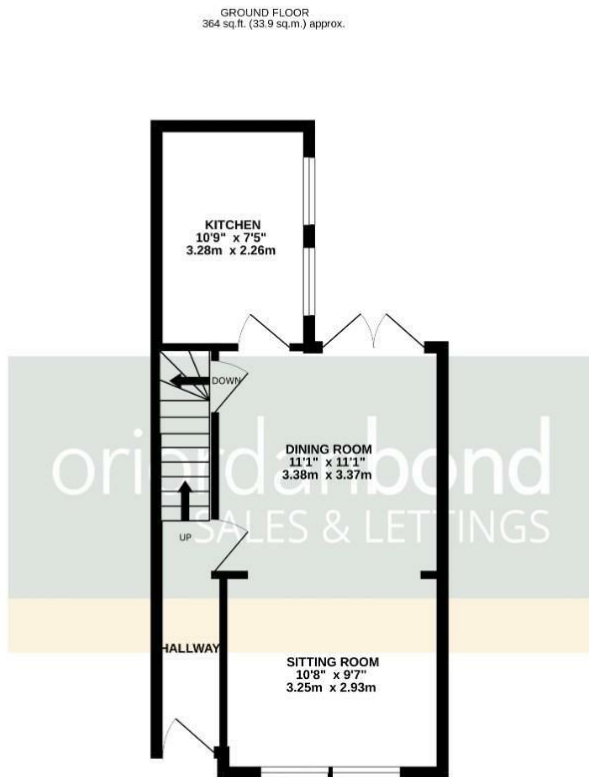

Additional information

- Council Tax Band: B
- Energy Efficiency Rating: D

Viewing

Viewing strictly by appointment – details below

Disclaimer

O’Riordan Bond Estate Agents Limited has not tested apparatus, equipment, fittings or services and so cannot verify they are in working order. The buyer is advised to obtain verification from their solicitor or surveyor.

O’Riordan Bond Abington Sales

01604 639007

abington@oriordanbond.co.uk