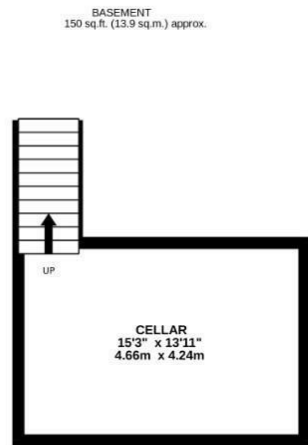

Additional information

- Council Tax Band: B
- Energy Efficiency Rating: D

Viewing

Viewing strictly by appointment – details below

Disclaimer

O’Riordan Bond Estate Agents Limited has not tested apparatus, equipment, fittings or services and so cannot verify they are in working order. The buyer is advised to obtain verification from their solicitor or surveyor.

O’Riordan Bond Abington Sales

01604 639007

abington@oriordanbond.co.uk