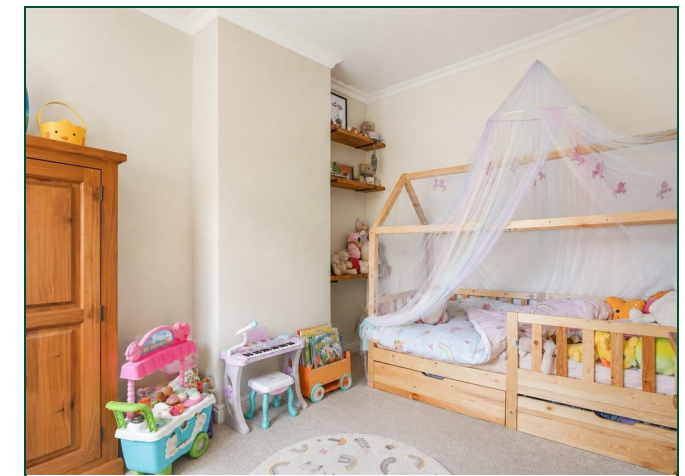

Lea Road

Abington
NN1 4PE

Offers Over
£205,000

A well presented two bedroom Victorian terraced home situated within the heart of Abington. The property is presented in great order throughout and ideally located near to Abington Park, The Racecourse and provides good access to the town centre and general hospital.

The accommodation comprises entrance hall, sitting room open to dining room and kitchen. To the first floor are two double bedrooms and a re-fitted four-piece family bathroom with bath and separate shower. Outside is an enclosed rear garden laid mainly to lawn with patio. Further benefits include a cellar, gas radiator heating and uPVC double glazing. (A/728/M)

- Well presented two bedroom Victorian terraced
- Sitting room open to dining room
- Re-fitted four-piece bathroom
- Gas radiator heating
- Enclosed rear garden