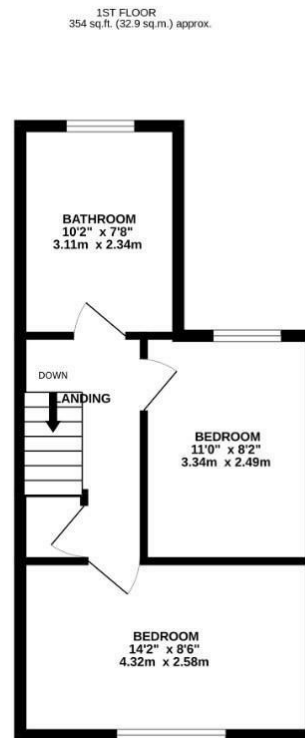

Additional information

- Council Tax Band: B
- Energy Efficiency Rating: D

Viewing

Viewing strictly by appointment – details below

Disclaimer

O’Riordan Bond Estate Agents Limited has not tested apparatus, equipment, fittings or services and so cannot verify they are in working order. The buyer is advised to obtain verification from their solicitor or surveyor.

O’Riordan Bond Abington Sales

01604 639007

abington@oriordanbond.co.uk